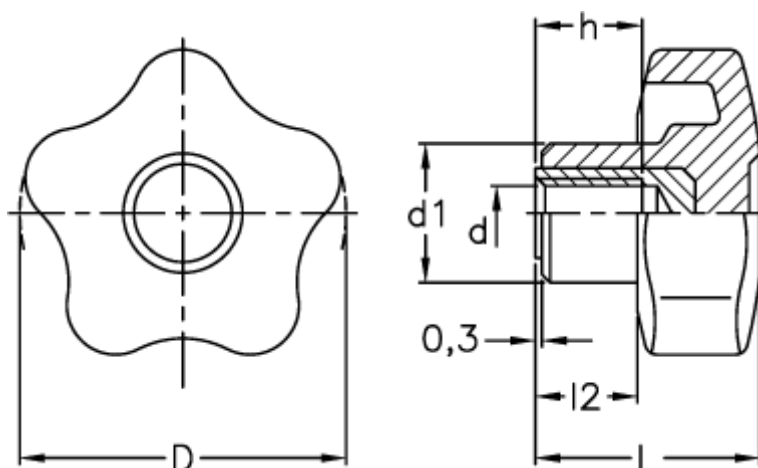

Data Sheet

Article number: 23020698135

Description: E+G Lobe knob
VCT.25 B-M6-C5, blue cap

Measures

D	= 25
d1	= 13
d 6H	= M6
h	= 10
L	= 19
l2	= 8